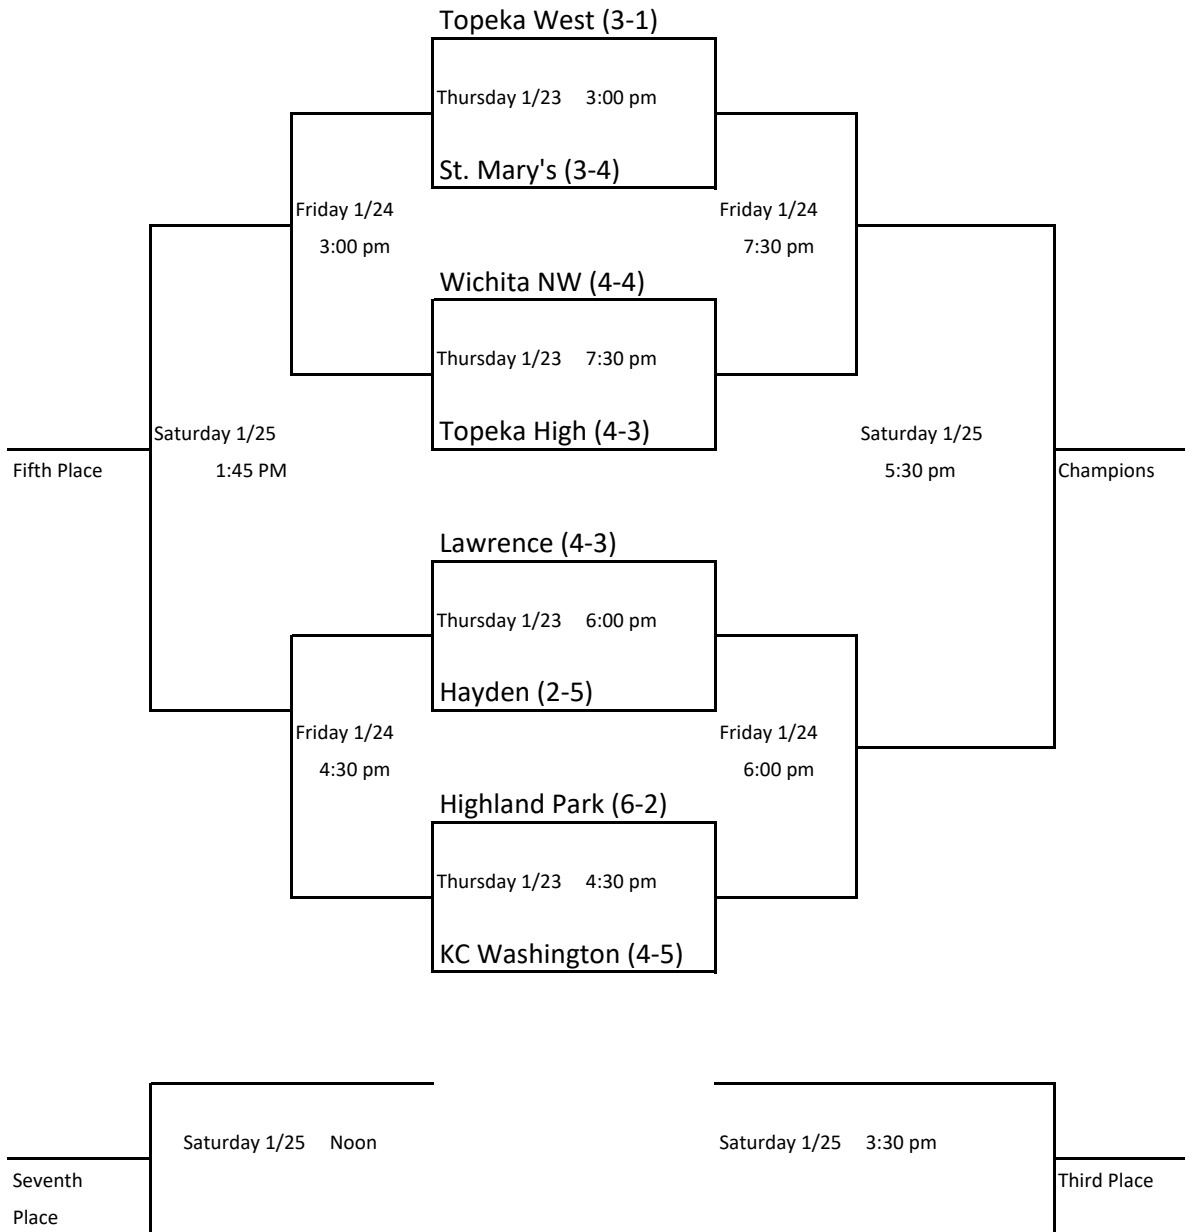

2020 TOPEKA INVITATIONAL

JANUARY 23,24, 25, 2020 HAYDEN HIGH SCHOOL

Top team in the bracket is the HOME team.